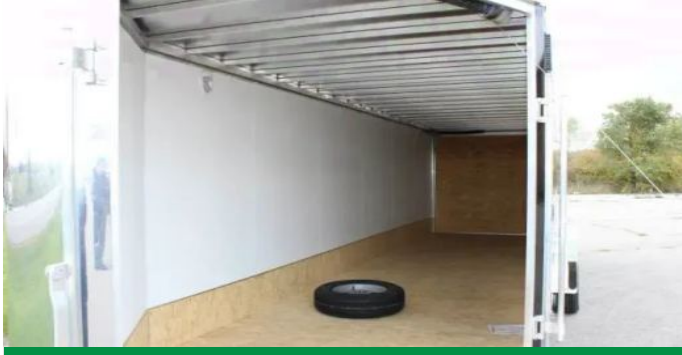

All Aluminum 29ft Black Snowmobile Trailer

ITM-55820

New

Year **2026**

Make **Varies**

Size **7 x 29**

Color **Black**

White Pidgeon, MI

[Call for Price](#)