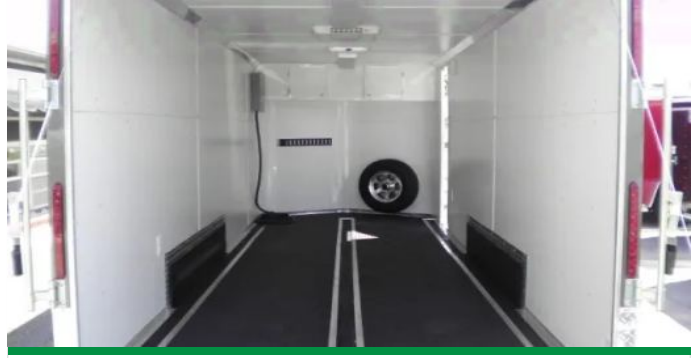

Black 18ft Motorcycle Trailer Finished Interior

ITM-28874

New

Year **2026**

Make **Varies**

Size **7 x 18**

White City, FL

Call for Price