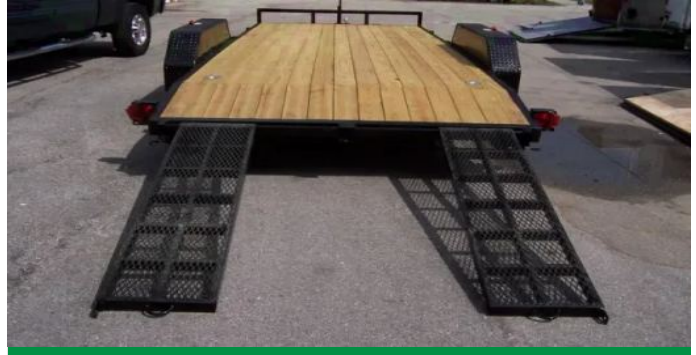

18ft Open Wood Floor Car Hauler

ITM-26403

New

Year **2026**

Make **Varies**

Size **7 x 18**

Color **Black**

White City, FL