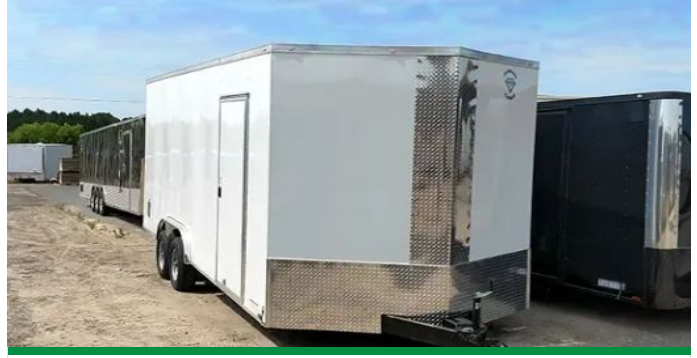

**Tandem Axle, White, Cargo Trailer 12ft**

ITM-83163

**New**

Year **2026**

Make **Varies**

Size **7 x 12**

West Green, GA

**Call for Price**