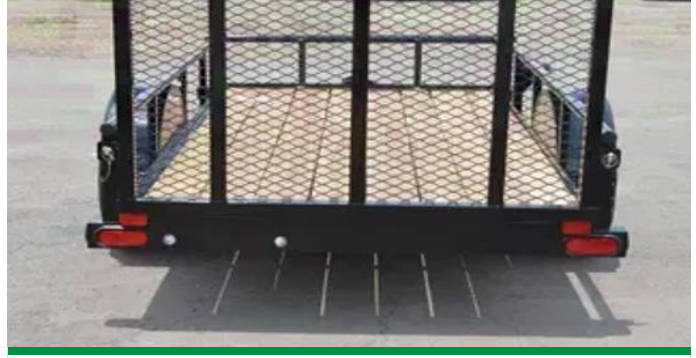

10ft Utility Trailer with Ramp and Steel Frame

ITM-56636

New

Year **2026**

Make **Varies**

Size **5 x 10**

Wausau, WI

Call for Price