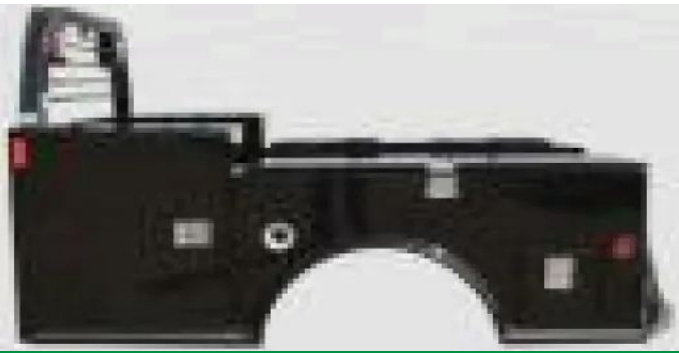

Truck Beds 8.6ft w/Recessed Gooseneck Hitch

ITM-56707

New

Year **2026**

Make **Varies**

Size **8.6 - 11.4**

Wausau, WI

Call for Price