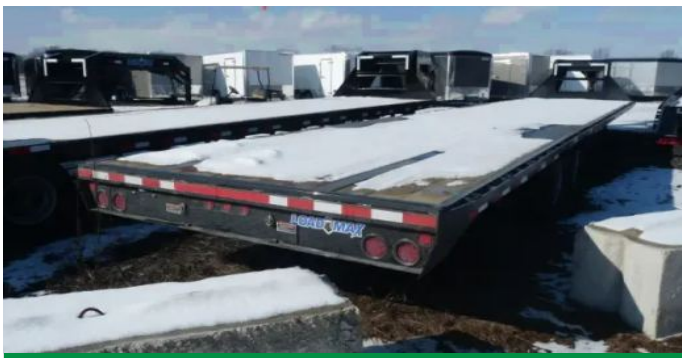

Black 40ft Straight Deck Heavy Duty Flatbed Trailer

ITM-56687

New

Year 2026

Make Varies

Size 102 X 40

Wausau, WI

Call for Price