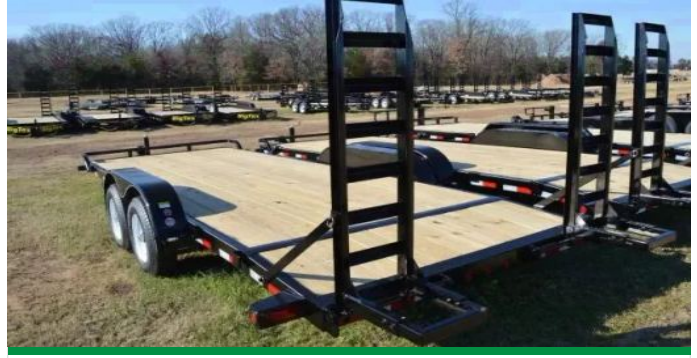

16ft Tandem 5200lb Axle Equipment w/Stand Up Ramps

ITM-56658

New

Year **2026**

Make **Varies**

Size **7 X 16**

Wausau, WI

Call for Price