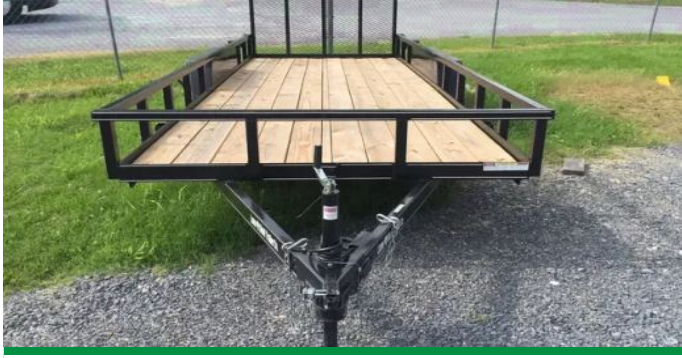

## 35ft Gooseneck w/5' Dovetail Flatbed Trailer

ITM-42788

New

Year **2026**

Make **Varies**

Size **102 x 35 + 5**

Waco, TX

[Call for Price](#)