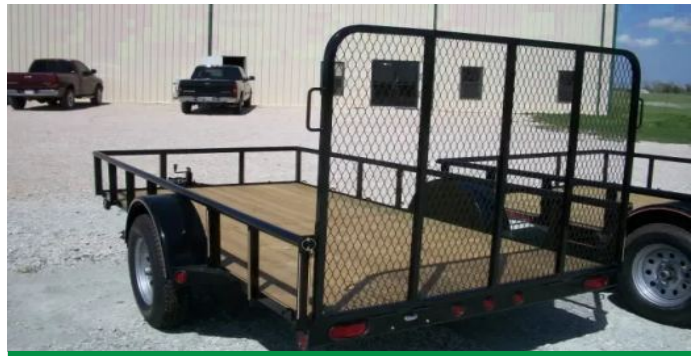

12ft Single Axle Utility Trailer

ITM-46068

New

Year **2026**

Make **Varies**

Size **6 x 12**

Color **Black**

Waco, TX

[Call for Price](#)