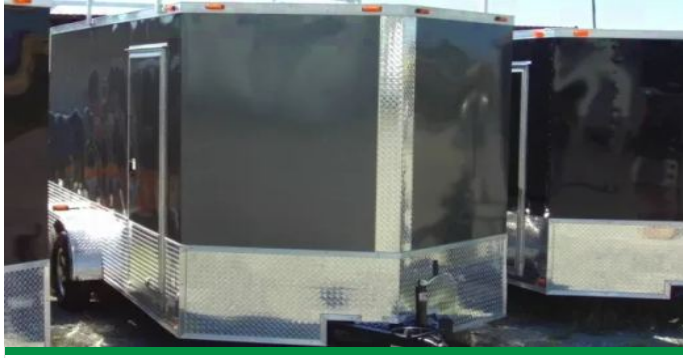

16ft TA Grey Cargo Trailer with Ladder Racks

ITM-28299

New

Year **2026**

Make **Varies**

Size **7 x 16**

Versailles, OH

[Call for Price](#)