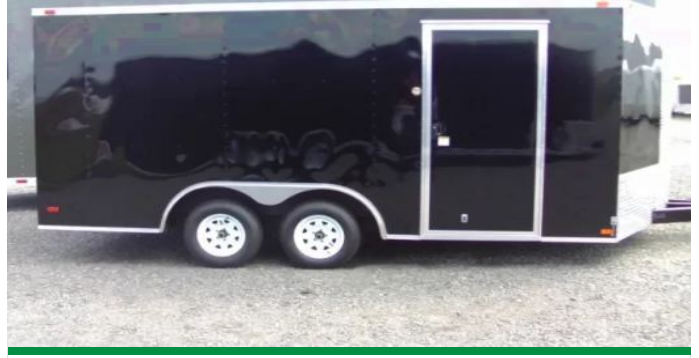

Make **Varies**

Size **6 x 12**

Color **Yellow**

Versailles, OH

[Call for Price](#)

16ft black v-nose enclosed cargo trailer

ITM-27871

New