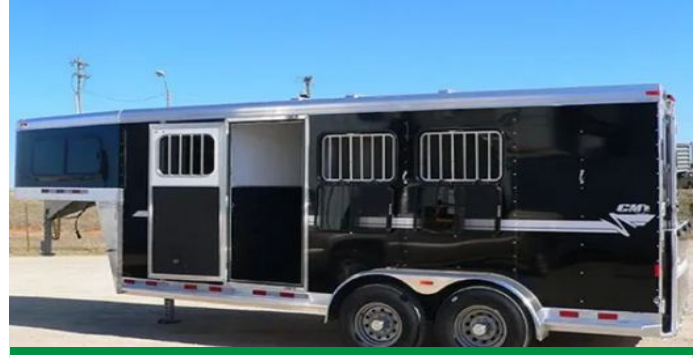

3 Horse Aluminum GN - Rear Tack & Ramp

ITM-60739

New

Year **2026**

Make **Varies**

Size **3 Horse**

Color **Black**

Waco, NM

Call for Price