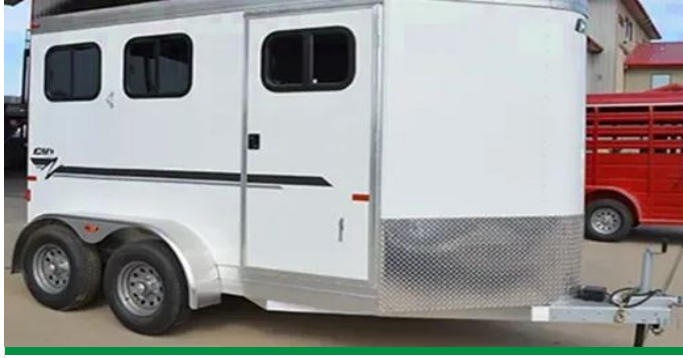

3 Horse Slant Load with Drop Feed Doors Aluminum

ITM-64792

New

Year **2026**

Make **Varies**

Size **3 h**

Color **White**

Waco, NM

Call for Price