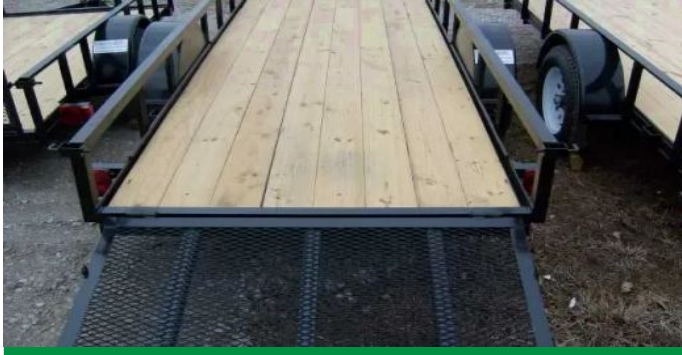

Size **4 x 8**

Color **Black**

Troy, MO

[Call for Price](#)

14ft Single Axle Steel Frame w/Wood Deck

ITM-21365

New

Year **2026**