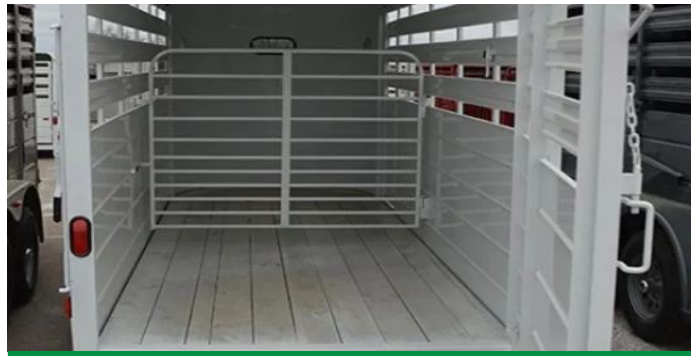

14ft Bumper Pull Livestock Trailer

ITM-58430

New

Year **2026**

Make **Varies**

Size **6 x 14**

Color **White**

Terry, MS

[Call for Price](#)