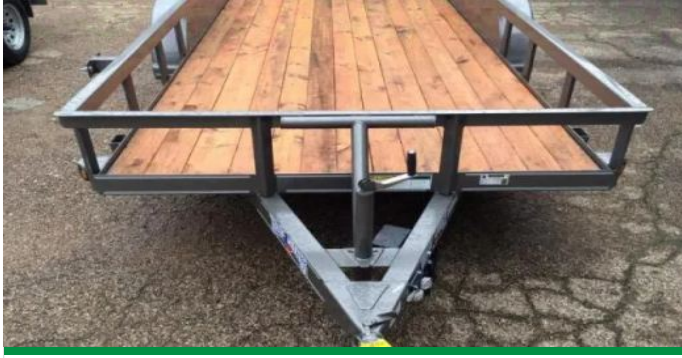

Terry, MS

[Call for Price](#)

Grey 14ft TA Utility Trailer w/Wood Decking

ITM-40539

New

Year **2026**

Make **Varies**

Size **7**