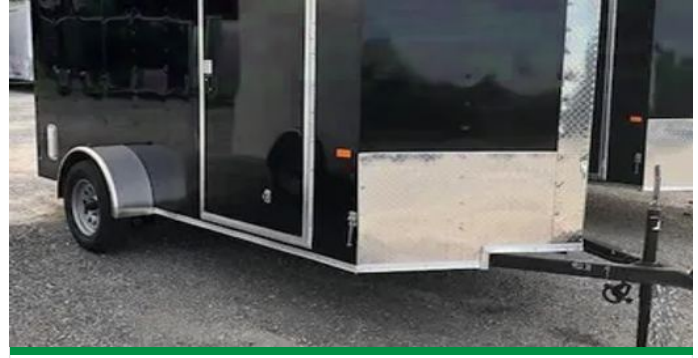

12ft Enclosed Steel CargoTrailer

ITM-427445

New

Year **2026**

Make **Varies**

Size **6 x 12**

Color **Black**

Sturgeon, ID

[Call for Price](#)