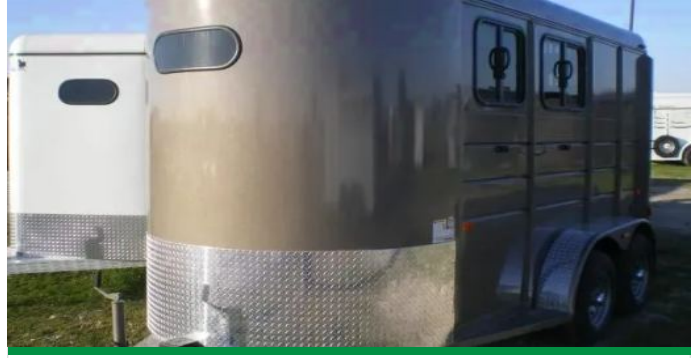

2 HORSE TRAILER-ARIZONA BEIGE

ITM-52631

New

Year **2026**

Make **Varies**

Size **2 H**

Slidell, LA

Call for Price