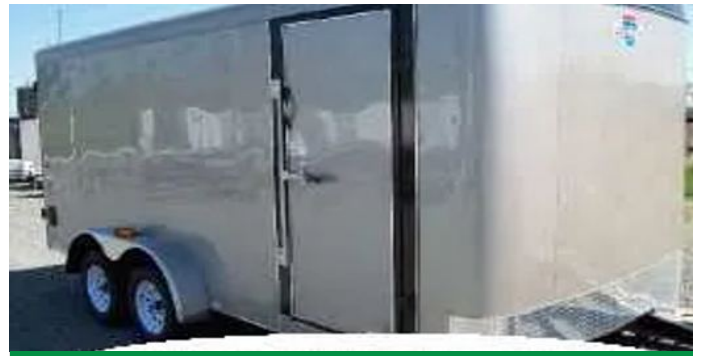

16ft 7K CHAMPAGNE With Double Door

ITM-20652

New

Year **2026**

Make **Varies**

Size **7 x 16**

Color **Beige**

Seneca, IL

Call for Price