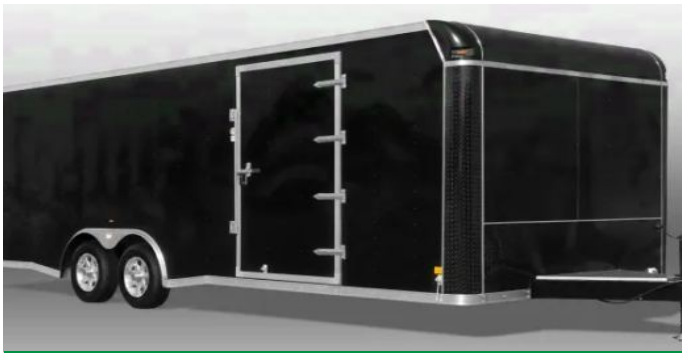

Black 24ft Car Hauler Race Ready

ITM-32353

New

Year **2026**

Make **Varies**

Size **8.5 x 24**

Scotts, MI

Call for Price