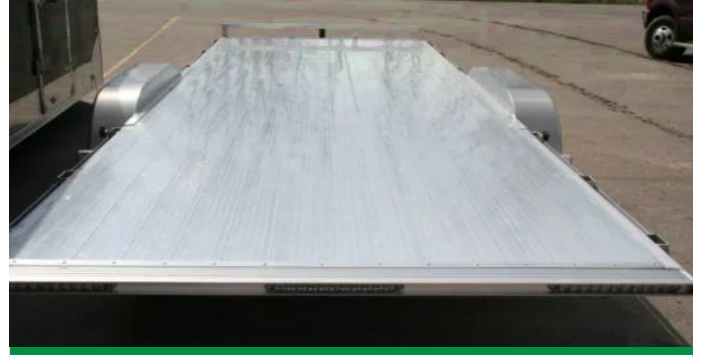

20ft Aluminum Deck Tilt Trailer

ITM-33439

New

Year **2026**

Make **Varies**

Size **8.5 x 20**

Color **Aluminum**

Scotts, MI

Call for Price