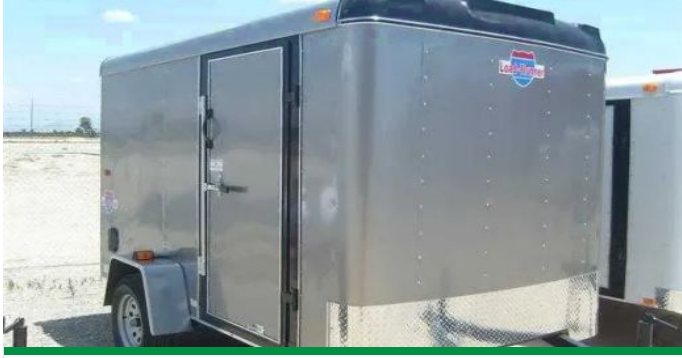

Year **2026**

Make **Varies**

Size **8.5 x 20**

Color **White**

Schofield, WI

Call for Price

Silver Flat Front 10ft Cargo Trailer

ITM-21722