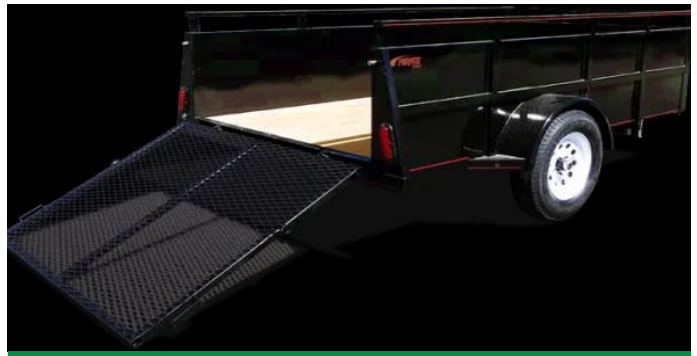

12ft Black Wood Deck Utility Trailer

ITM-21600

New

Year **2026**

Make **Varies**

Size **6 x 12**

Color **Black**

Schofield, WI

[Call for Price](#)