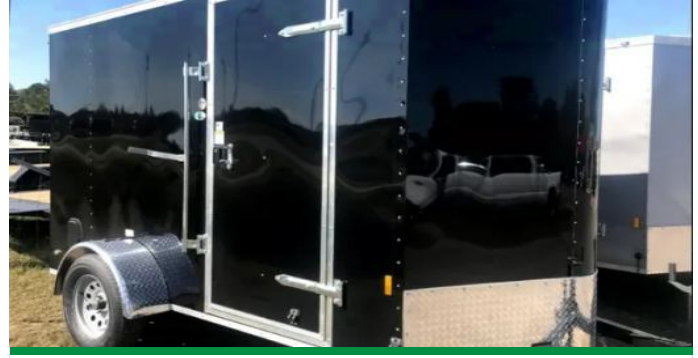

10ft Single Axle With Ramp-Shown with Optional Spare Tire

ITM-21957

New

Year **2026**

Make **Varies**

Size **6 x 10**

Schofield, WI

[Call for Price](#)