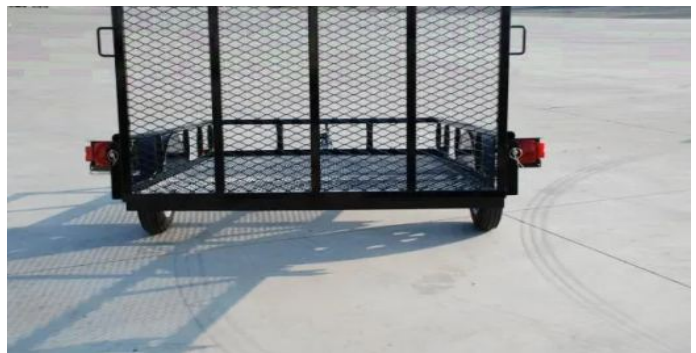

8FT Mesh SA Bumper Pull Utility Trailer

ITM-50172

New

Year **2026**

Make **Varies**

Size **5 X 8**

Rothschild, WI

[Call for Price](#)