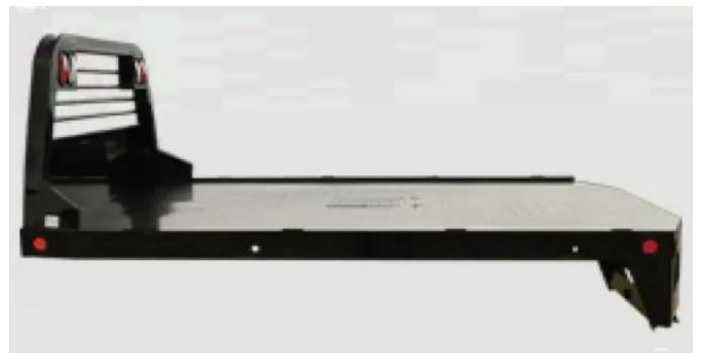

11.4ft Flat Deck Truck Bed

ITM-51254

New

Year **2026**

Make **Varies**

Size **11.4**

Color **Black**

Rothschild, WI

Call for Price