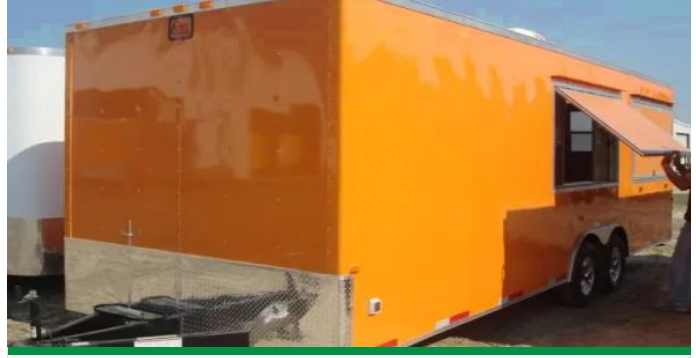

24ft Yellow Bumper Pull Concession Trailer

ITM-79673

New

Year **2026**

Make **Varies**

Size **8.5 x 24**

Post Falls, ID

[Call for Price](#)