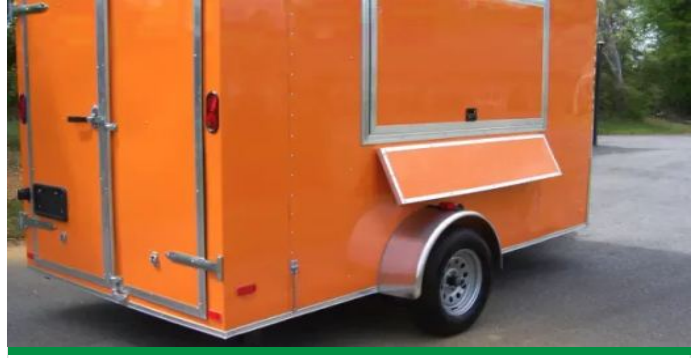

12ft SA Orange Concession Trailer w/Black and White Checkere

ITM-79661

New

Year **2026**

Make **Varies**

Size **6 x 12**

Post Falls, ID

[Call for Price](#)