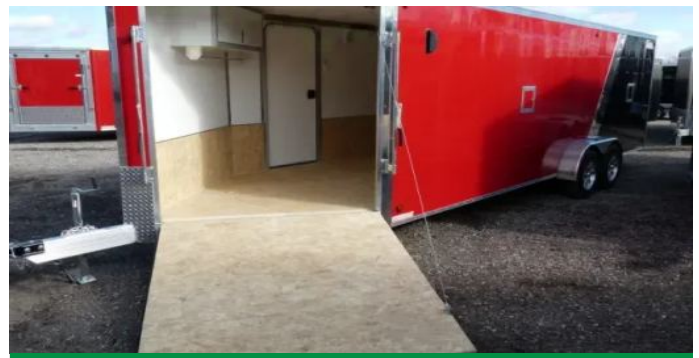

16FT 2 - Place Snowmobile/ATV Trailer-ALUMINUM

ITM-79639

New

Year **2026**

Make **Varies**

Size **8.5 X 16**

Post Falls, ID

Call for Price