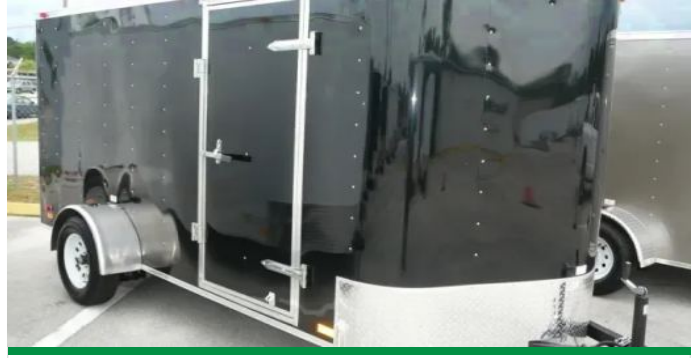

12ft Black Cargo V-nose Single Axle

ITM-32378

New

Year **2026**

Make **Varies**

Size **6 x 12**

Page Park, FL

Call for Price