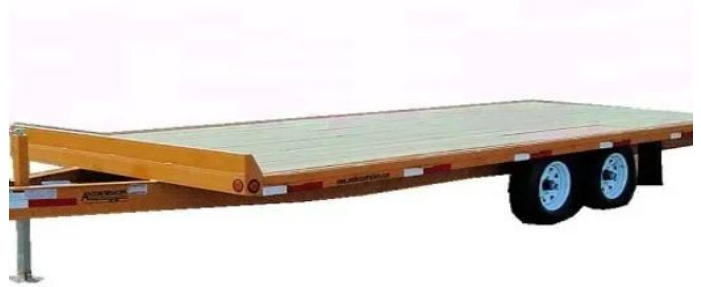

20ft Yellow Deckover Jobsite Trailer

ITM-72994

New

Year **2026**

Make **Varies**

Size **7 x 20**

Color **Black**

O'Fallon, MO

Call for Price