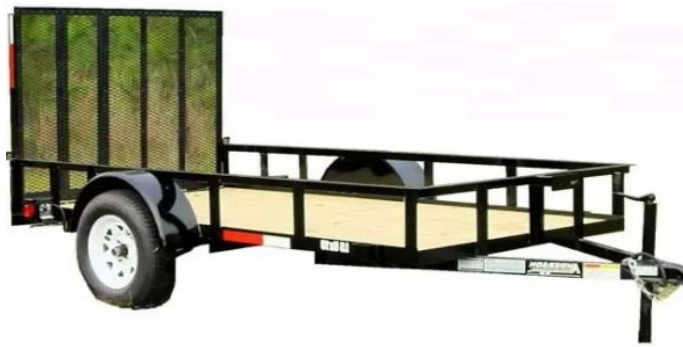

8ft Black SA Utility Trailer w/Rear Ramp

ITM-73083

New

Year **2026**

Make **Varies**

Size **5 x 8**

Color **Black**

O'Fallon, MO

Call for Price