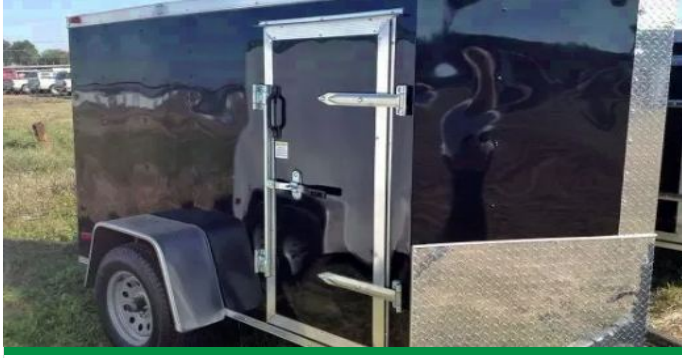

8ft Black w/Ramp and Side Door

ITM-52050

New

Year **2026**

Make **Varies**

Size **5 x 8**

Odessa, FL

Call for Price