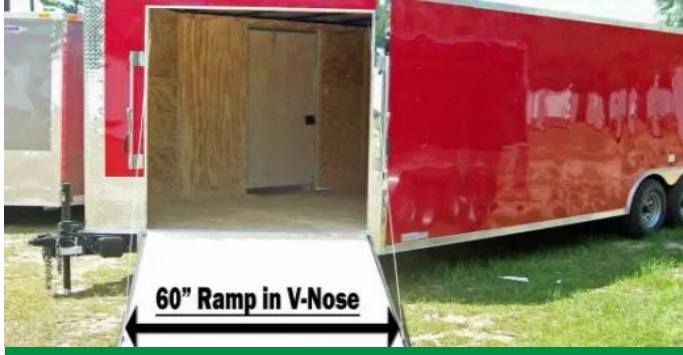

24ft Red Motorcycle Trailer w/ Ramp in V-Nose

ITM-52147

New

Year **2026**

Make **Varies**

Size **8.5 x 54**

Odessa, FL

[Call for Price](#)