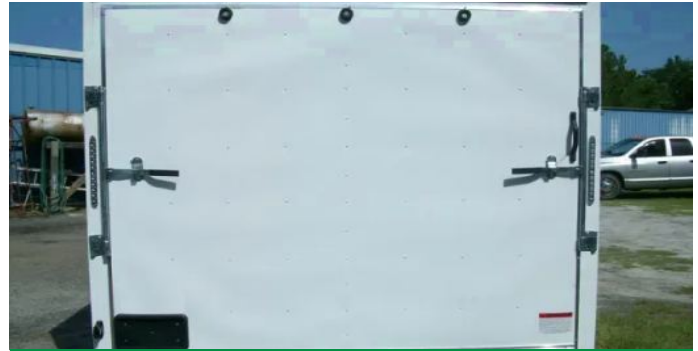

24ft V-Nose, 5,200 AXles-White-Finished Interior

ITM-26618

New

Year 2026

Make Varies

Size 8.5 x 24

Color White

Odessa, FL

Call for Price