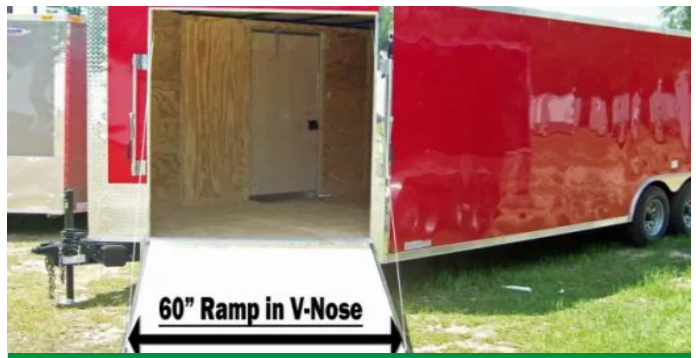

24ft ramp in v-nose and in rear-RED

ITM-22058

New

Year **2026**

Make **Varies**

Size **8.5 x 24**

Odessa, FL

Call for Price