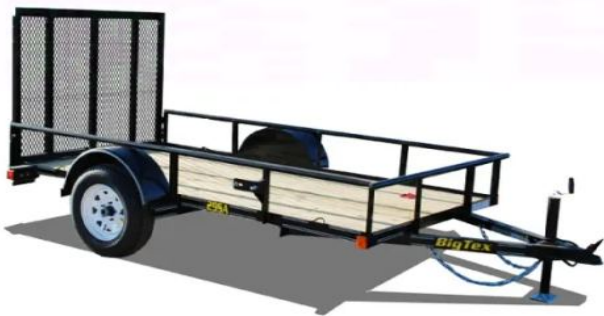

Year **2026**

Make **Varies**

Size **5 X 8**

Color **Black**

Chupadero, NM

[Call for Price](#)

8ft Single Axle Utility Trailer w/Gate-Black Steel Frame w/P

ITM-57818