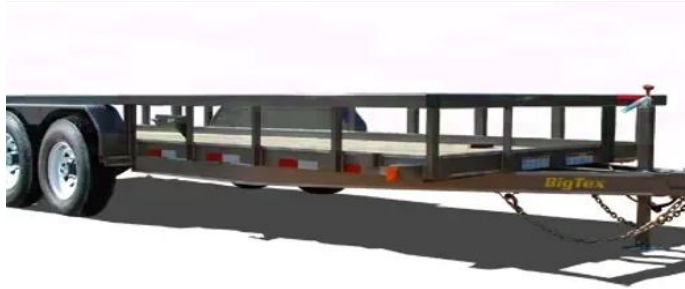

18FT TA 10K AXLES, PIPE RAIL, SLIDE IN RAMPS

ITM-63074

New

Year **2026**

Make **Varies**

Size **7 x 18**

Color **Black**

Chupadero, NM

[Call for Price](#)