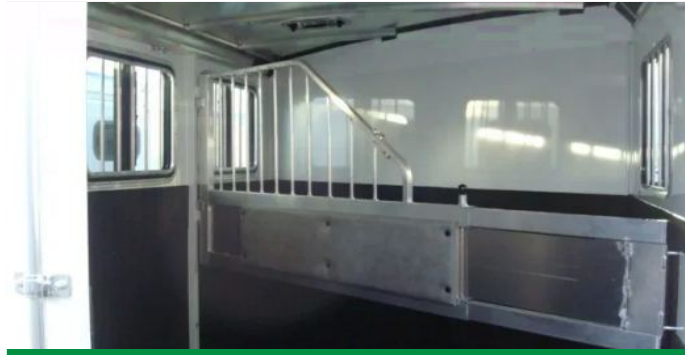

Make **Varies**

Size **2 H**

Tesuque, NM

[Call for Price](#)

2 Horse Bumper Pull Trailer w/Large Dressing Room

ITM-67113

New

Year **2026**