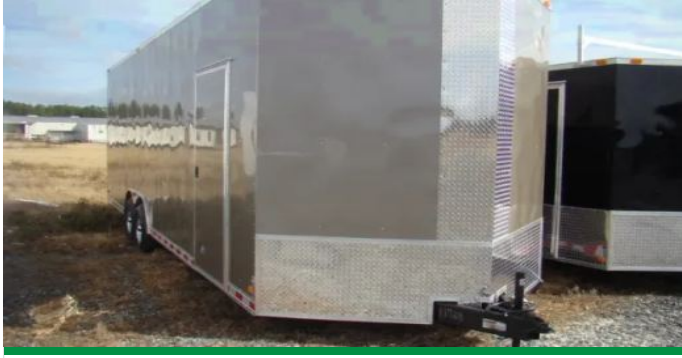

Pewter 28ft Steel Car Hauler

ITM-49552

New

Year **2026**

Make **Varies**

Size **8.5 x 28**

Tesuque, NM

Call for Price