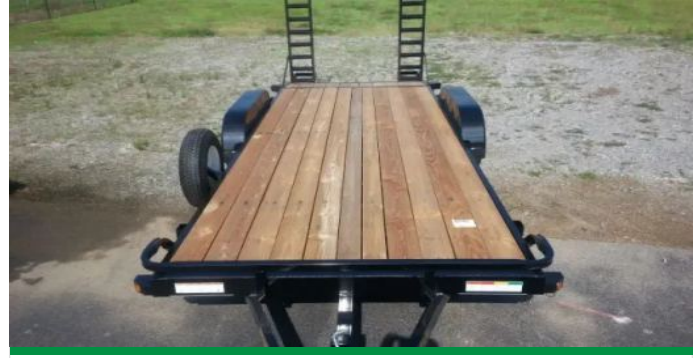

### 18ft Bumper Pull Equipment Trailer with Ramps

ITM-61861

New

Year **2026**

Make **Varies**

Size **7 x 18**

Newport, OH

[Call for Price](#)