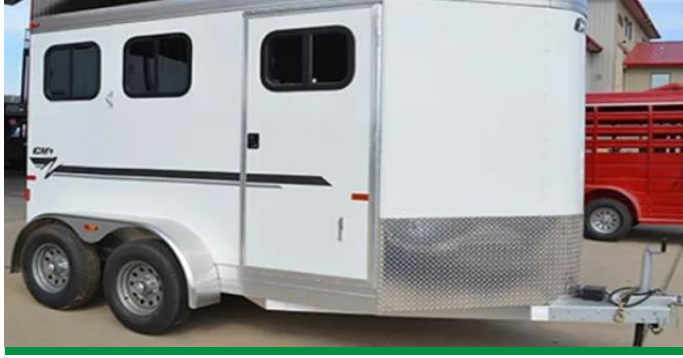

Size **2 H**

Color **Charcoal**

Newport, OH

**Call for Price**

**White 2 H Aluminum BP-V-nose with Double Rear Doors**

ITM-58094

New

Year **2026**