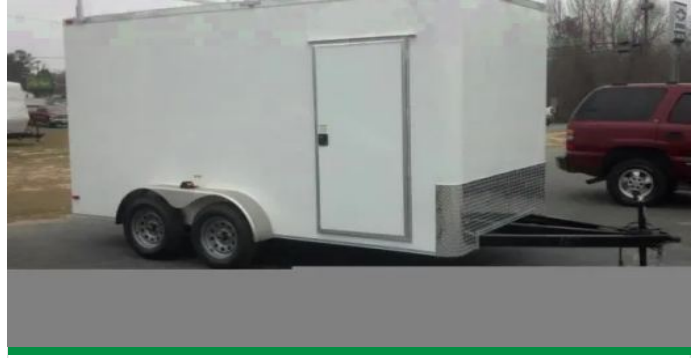

14FT CONTRACTOR'S TRAILER W/LADDER RACK

ITM-86590

New

Year 2026

Make Varies

Size 7 x 14

Nashville, GA

Call for Price