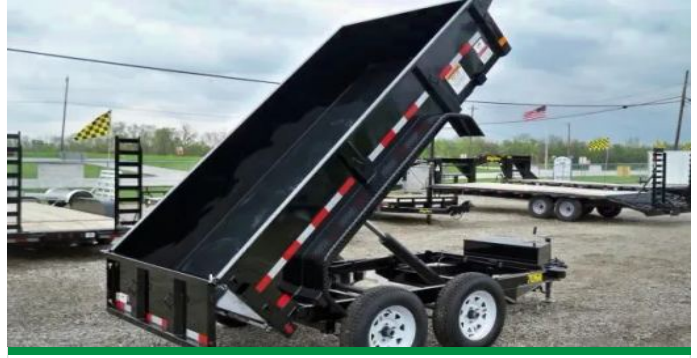

12ft Low Profile Tandem Axle Dump Trailer

ITM-65578

New

Year **2026**

Make **Varies**

Size **7 x 12**

Mt Pleasant, TX

Call for Price