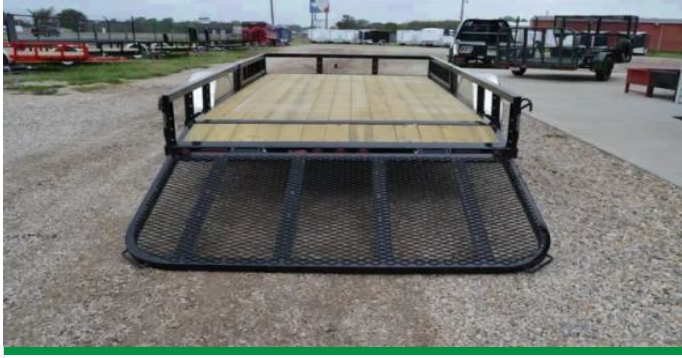

12ft Utility Trailer w/ATV Ramps

ITM-79787

New

Year **2026**

Make **Varies**

Size **6 x 12**

Color **Black**

Whitfield, MS

[Call for Price](#)