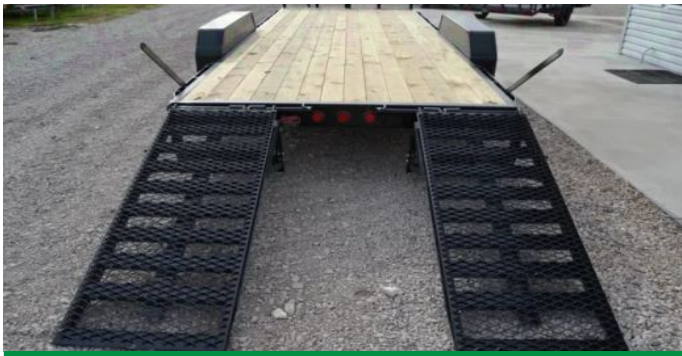

Year **2026**

Make **Varies**

Size **7 x 20**

Color **Black**

Whitfield, MS

[Call for Price](#)

20ft Car Hauler w/Fold Up Ramps

ITM-79813