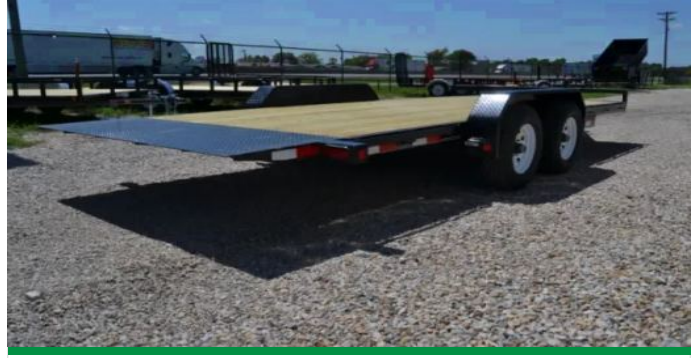

Car Hauler Tilt 20ft Trailer-Low Profile

ITM-79786

New

Year **2026**

Make **Varies**

Size **7 x 20**

Color **Black**

Whitfield, MS

[Call for Price](#)