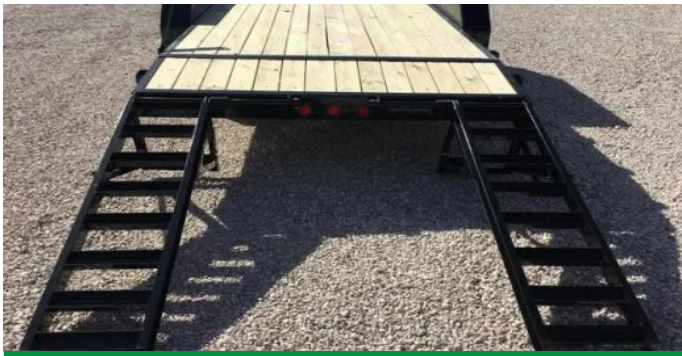

New

Year **2026**

Make **Varies**

Size **7 x 22**

Color **Black**

Whitfield, MS

[Call for Price](#)

22FT Car Hauler w/Fold Up Ramps