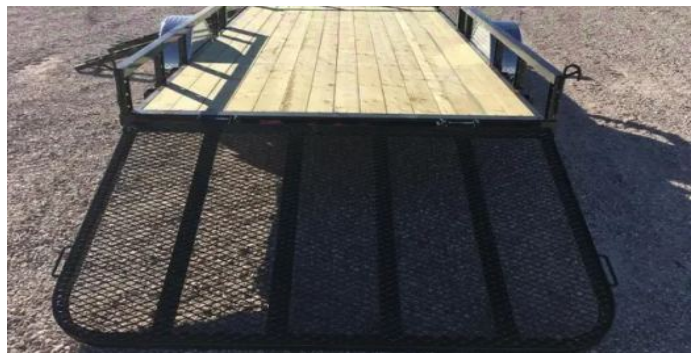

12FT SA UTILITY TRAILER W/TREATED LUMBER DECKING

ITM-78974

New

Year **2026**

Make **Varies**

Size **6 x 12**

Whitfield, MS

[Call for Price](#)