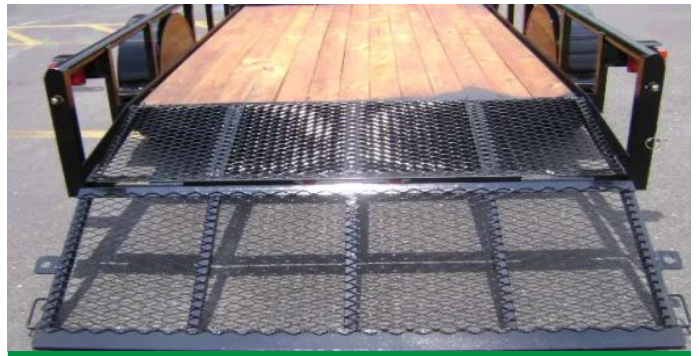

BLACK UTILITY TRAILER 12FT W/RAMP

ITM-27643

New

Year **2026**

Make **Varies**

Size **6 x 12**

Fountain N' Lakes, MO

[Call for Price](#)