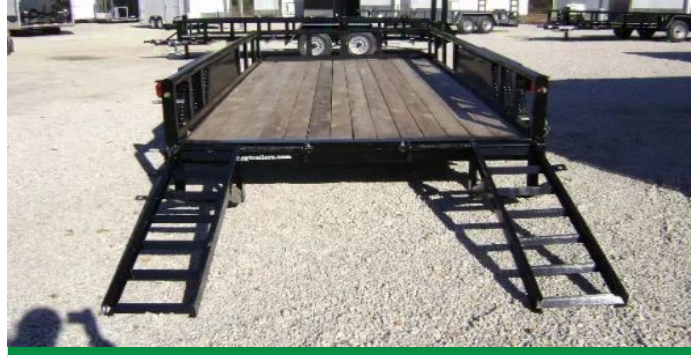

16 ft Open Utility Trailer w/ Ramps

ITM-26880

New

Year **2026**

Make **Varies**

Size **7 x 16**

Fountain N' Lakes, MO

[Call for Price](#)