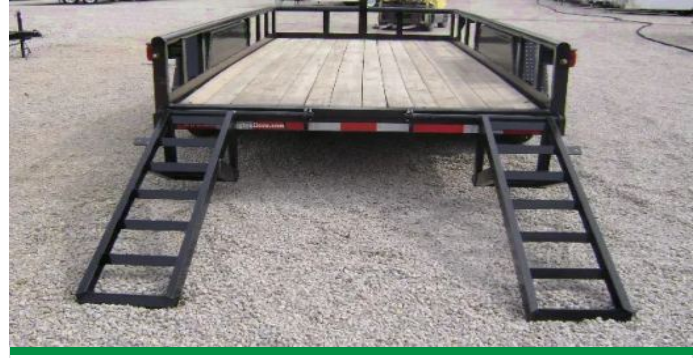

16FT EQUIPMENT TRAILER WITH FOLD UP RAMPS

ITM-23806

New

Year **2026**

Make **Varies**

Size **7 x 16**

Color **Black**

Fountain N' Lakes, MO

[Call for Price](#)