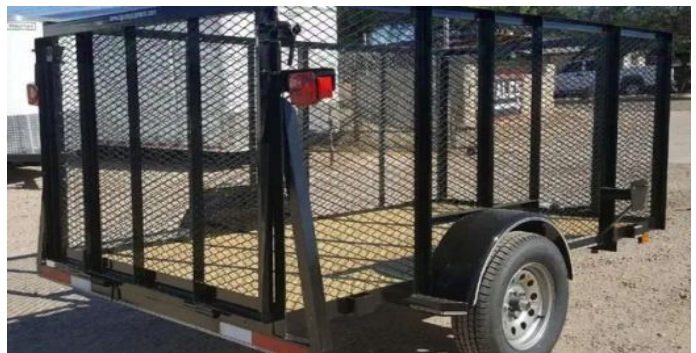

8FT SA LANDSCAPE TRAILER W/RAMP GATE

ITM-27394

New

Year **2026**

Make **Varies**

Size **5 X 8**

Fountain N' Lakes, MO

[Call for Price](#)