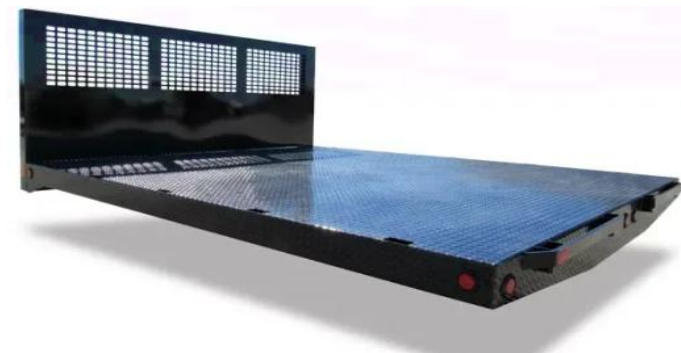

Wheel Chocks: removable wheel chock

ITM-46414

New

Year **2026**

Make **Varies**

Mitchellville, TN

Call for Price

12ft Truck Bed All Steel Frame Construction