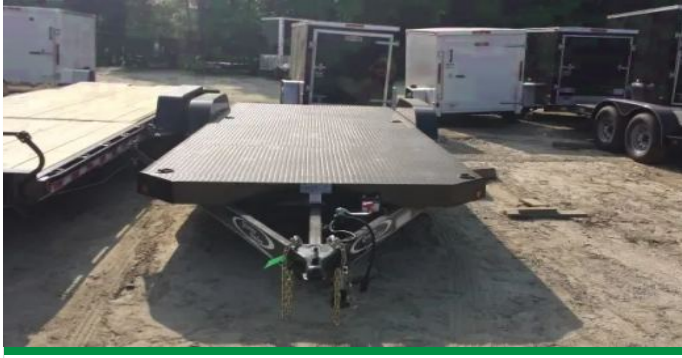

| | |
|--|------|
| 20ft Gooseneck Trailer-Stand up Ramps (ITM-46790) | p.52 |
| 20ft Gooseneck Trailer 12K (ITM-46789) | p.52 |
| 14FT JOBSITE BLACK STEEL FRAME WITH WOOD DEC... | p.52 |
| 16FT JOBSITE TRAILER WOOD FLOOR (ITM-46797) | p.52 |
| 12ft Wood Deck Equipment Trailer (ITM-46796) | p.53 |
| 24ft Jobsite Trailer-Tilt Gooseneck (ITM-46795) | p.53 |
| 24ft GN 15k Equipment Tilt w/Stationary Deck (ITM-46794) | p.53 |
| 24ft Equipment Tilt Gooseneck adjustable coupler... | p.53 |
| 14FT Black All Steel Frame Jobsite Trailer (ITM-46799) | p.54 |
| 8ft black mesh utility trailer (ITM-47769) | p.54 |
| 12ft Utility Trailer w/Expanded Metal Tall Sides (ITM-47789) | p.54 |
| SA BUMPER PULL 12FT UTILITY TRAILER (ITM-47797) | p.54 |

17ft Black Tandem Axle Steel Floor Car Hauler

ITM-61947

New

Year **2026**

Make **Varies**

Size **83 x 17**

Mitchellville, TN

Call for Price

21FT Tandem Axle Steel Floor Car Hauler

ITM-61950

New

Year **2026**

Make **Varies**

Size **83 x 21**

Mitchellville, TN

Call for Price

19FT Black Tandem Axle Steel Floor Car Hauler

ITM-61949

New

Year **2026**

Make **Varies**

Size **83 x 19**

Mitchellville, TN

Call for Price