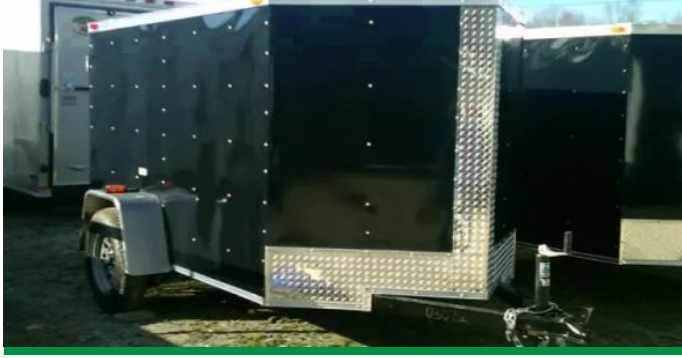

Year **2026**

Make **Varies**

Size **6' X 12'**

Color **White**

Mitchellville, TN

Call for Price

10FT Single Swing Door Black

ITM-46763