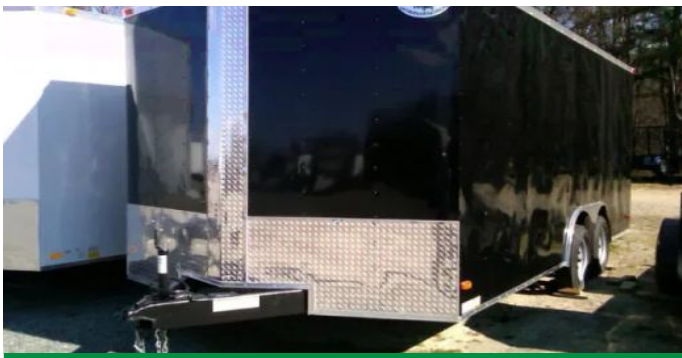

24FT 7K Tandem axle Car Hauler-BLACK

ITM-45483

New

Year **2026**

Make **Varies**

Size **8.5 x 24**

Mitchellville, TN

Call for Price