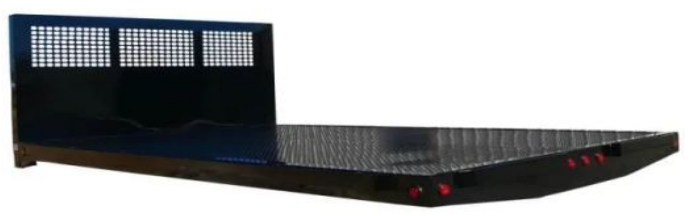

9.4ft Truck Bed Welded Bulkhead

ITM-68799

New

Year **2026**

Make **Varies**

Size **9.4**

Mitchellville, TN

Call for Price