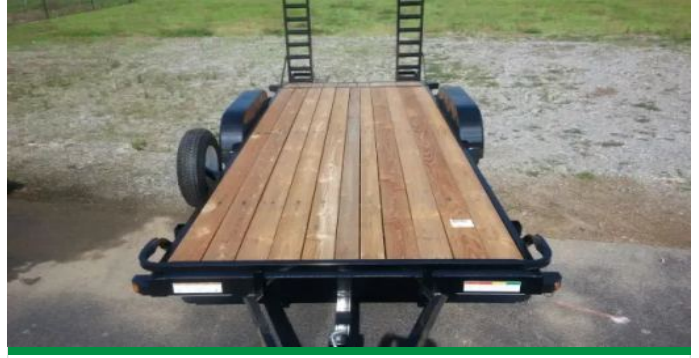

New

Year **2026**

Make **Varies**

Size **3 H**

Color **Aluminum**

Mitchellville, TN

**Call for Price**

**Black with Wood Deck 16ft Equipment Trailer**