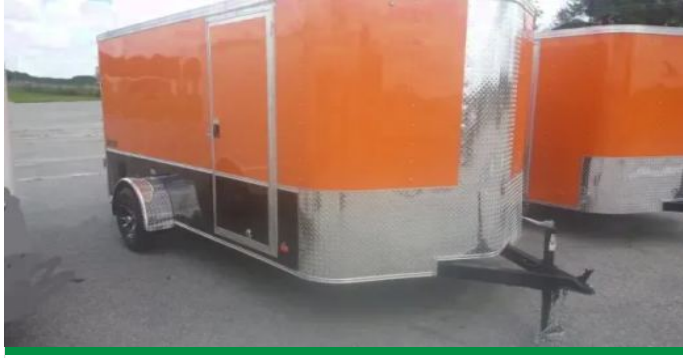

12ft SA MC Package-Orange/Black Two Tone

ITM-51224

New

Year **2026**

Make **Varies**

Size **6 x 12**

Color **Orange**

Mitchellville, TN

Call for Price