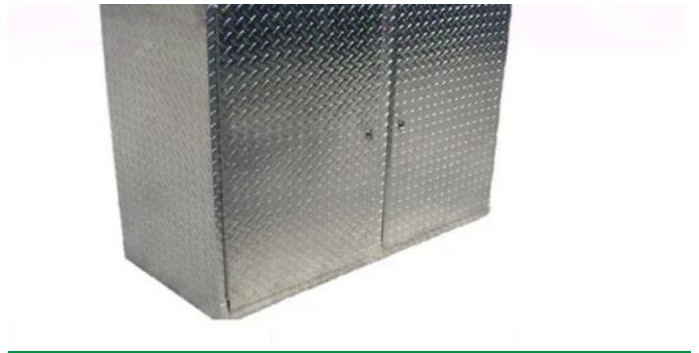

4ft Floor Cabinet

ITM-25655

New

Year **2026**

Make **Varies**

Size **4 foot**

Midway, FL

Call for Price