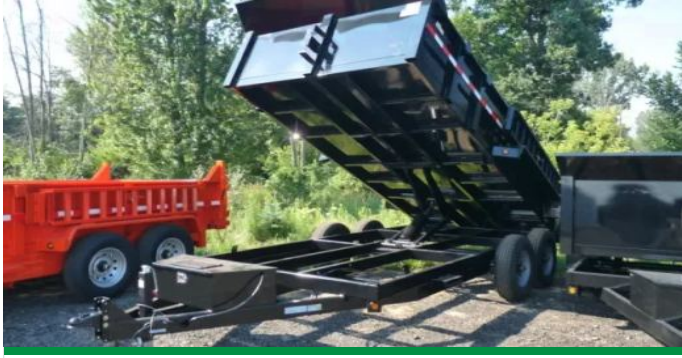

### 25 ft Flatbed Trailer with 5 Foot Dovetail

ITM-54285

New

Year **2026**

Make **Varies**

Size **102 x 25 + 5**

Midway, FL

[Call for Price](#)

### 12FT SINGLE AXLE UTILITY TRAILER WITH GATE

ITM-25494

New

Year **2026**

Make **Varies**

Size **6 x 12**

Midway, FL

[Call for Price](#)

### 10FT SA BLACK BUMPER PULL UTILITY TRAILER

ITM-25493

New

Year **2026**

Make **Varies**

Size **5 x 10**

Midway, FL

[Call for Price](#)

### DUMP TRAILER 16FT BUMPER PULL

ITM-25491

New

Year **2026**

Make **Varies**

Size **7 x 16**

Midway, FL

[Call for Price](#)