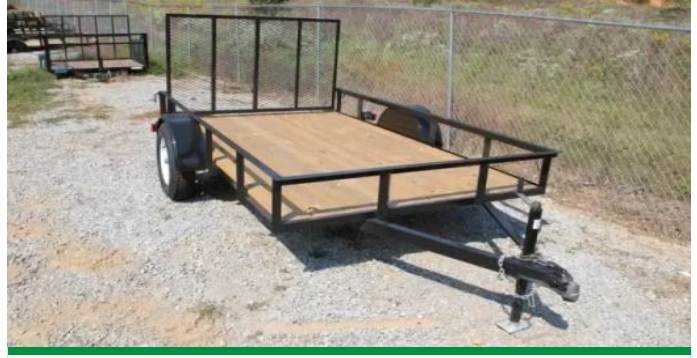

New

Year **2026**

Make **Varies**

Size **8.5 x 24**

Color **White**

McHenry, MS

Call for Price

Treated Wood Floor 10FT Utility Trailer