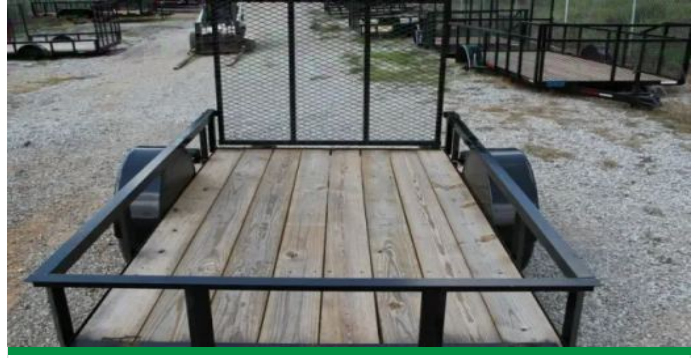

8FT Utility Trailer w/ 2 in Coupler

ITM-44959

New

Year **2026**

Make **Varies**

Size **5 x 8**

Color **Black**

McHenry, MS

Call for Price