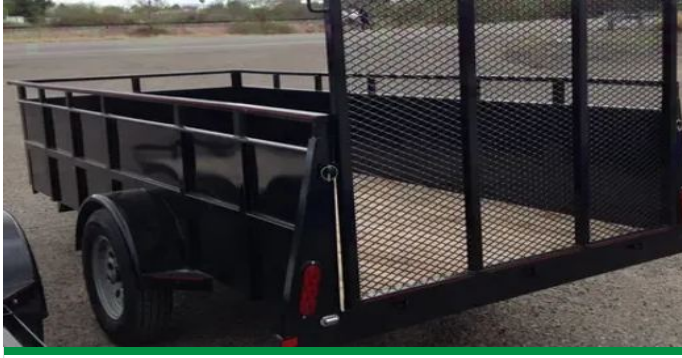

SOLID SIDE AND FRONT 12FT SA UTILITY TRAILER

ITM-40428

New

Year **2026**

Make **Varies**

Size **6 x 12**

McHenry, MS

[Call for Price](#)