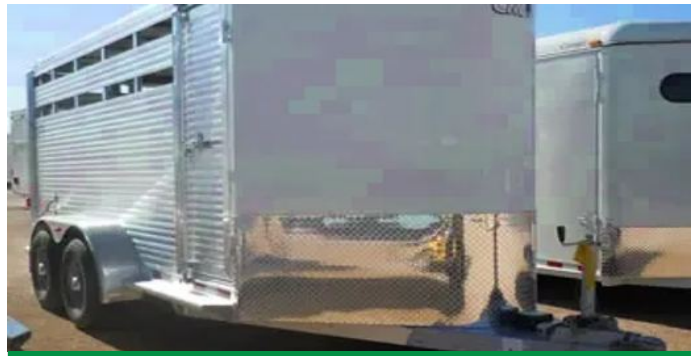

BUMPER PULL WHITE ALUMINUM 16FT STOCK TRAILER

ITM-79073

New

Year **2026**

Make **Varies**

Size **6 x 16**

Lincoln, IL

Call for Price