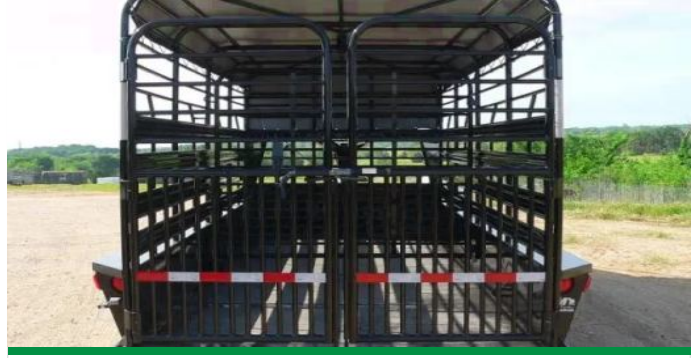

Color **Black**

Jefferson City, MO

[Call for Price](#)

Black 16ft Stock Gooseneck

ITM-61759

New

Year **2026**

Make **Varies**

Size **6.8 x 16**

Color **Black**

Jefferson City, MO

Call for Price

Black Bar Top 20ft Livestock Gooseneck

ITM-61763

New

Year **2026**