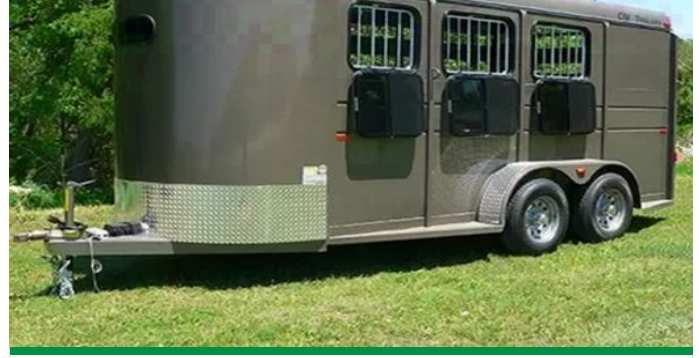

3 H - Charcoal - Bumper Pull- Steel Frame

ITM-49451

New

Year **2026**

Make **Varies**

Size **3 H**

Jefferson City, MO

Call for Price