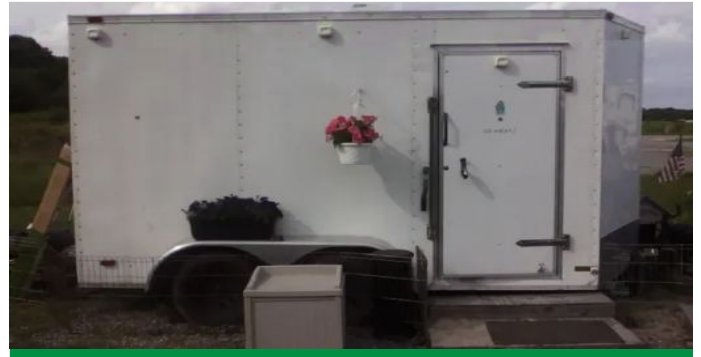

Used Cargo Trailer 7x12 - La Porte, IN

ITM-82516

Used

Year **USED**

Make **Forest River**

Size **7 x 12**

Color **White**

La Porte, IN