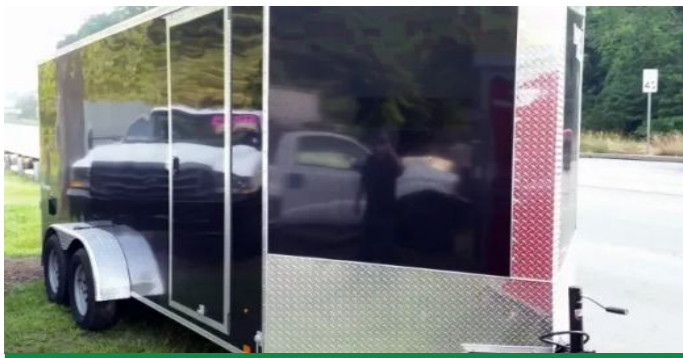

New

Year **2026**

Make **Varies**

Size **6 x 10**

Jamestown, IN

Call for Price

Black V-Nose 16ft Cargo with Ramp Door

ITM-77571