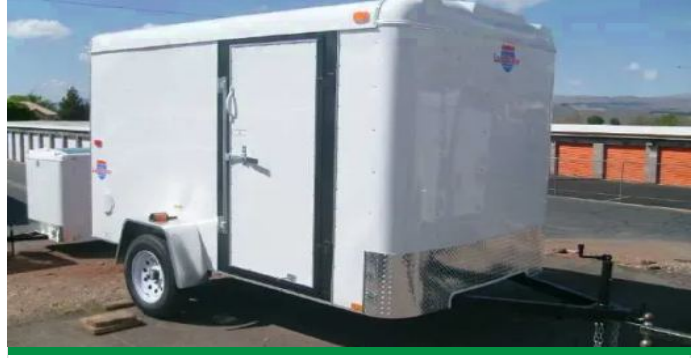

Single 3500lb Axle 10ft Enclosed Cargo Trailer

ITM-20563

New

Year **2026**

Make **Varies**

Size **6 x 10**

Color **White**

Verona, IL

[Call for Price](#)