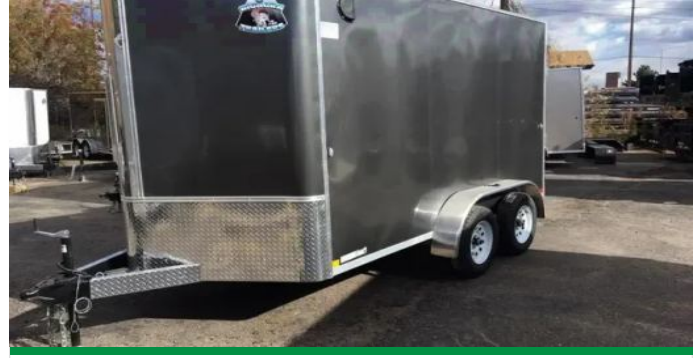

12FT CHARCOAL V-NOSE CARGO TRAILER

ITM-21251

New

Year **2026**

Make **Varies**

Size **6 x 12**

Color **Silver**

Kinsman, IL

[Call for Price](#)