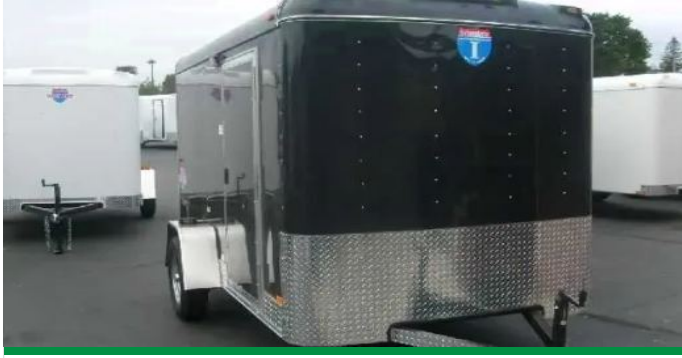

BLACK 10FT SA ENCLOSED CARGO TRAILER

ITM-21274

New

Year **2026**

Make **Varies**

Size **6 x 10**

Color **Black**

Kinsman, IL

Call for Price