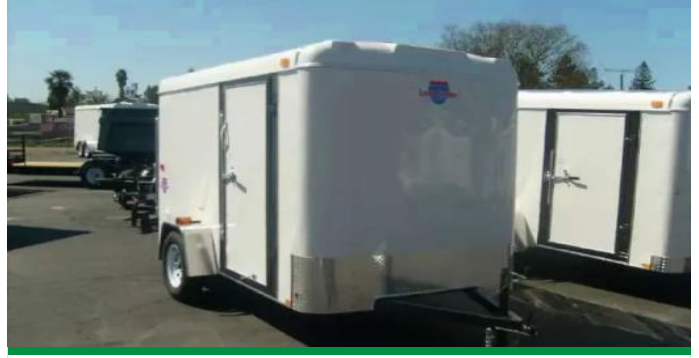

WHITE 10FT ENCLOSED CARGO TRAILER

ITM-20361

New

Year **2026**

Make **Varies**

Size **6 x 10**

Color **White**

Kinsman, IL

Call for Price