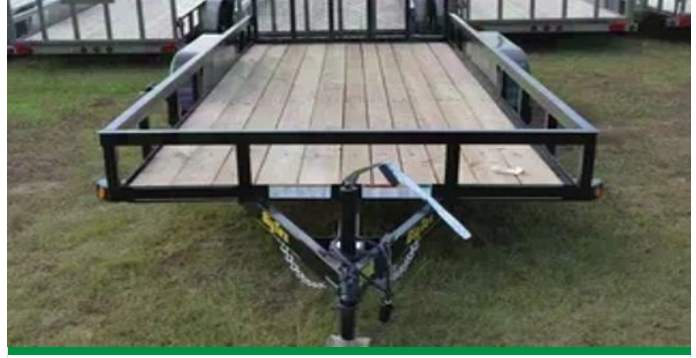

16ft TA Utility Trailer w/Ramp Gate

ITM-51457

New

Year **2026**

Make **Varies**

Size **7 x 16**

Greenville, TX

[Call for Price](#)