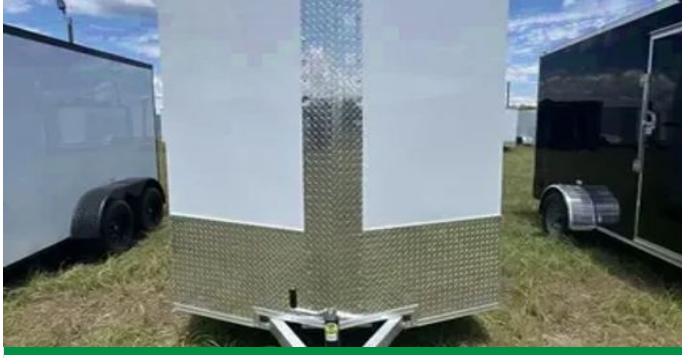

2025 Titanium 8.5x14 Blackout Edition Cargo Trailer – Dougla

ITM-505871

New

Year **2025**

Make **Titanium**

Size **8.5 x 14**

Douglas, GA

Call for Price