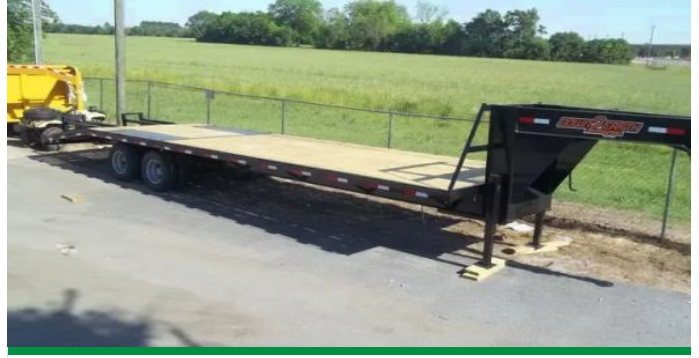

2025 Down 2 Earth 8.5x30 JobSite Trailer - Byron, GA

ITM-80456

New

Year **2025**

Make **Down 2 Earth**

Size **8.5 x 30**

byron, GA

Call for Price