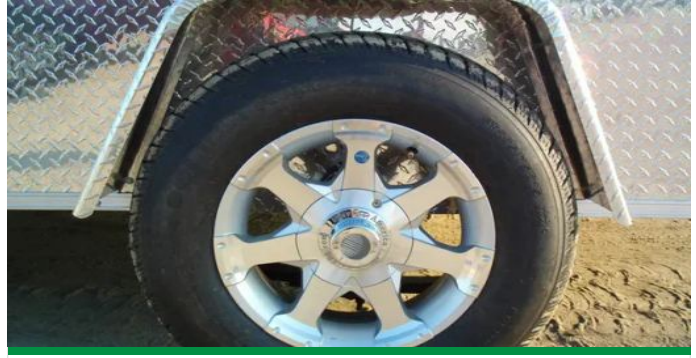

White V-Nose 12ft Low-Hauler Motorcycle Trailer

ITM-29968

New

Year **2026**

Make **Varies**

Size **6 x 12**

Color **White**

Fitzgerald, GA

Call for Price