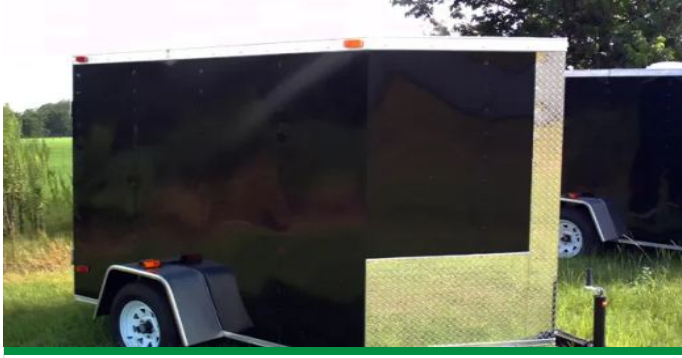

Cargo Trailer 8ft Ramp Door

ITM-28195

New

Year **2026**

Make **Varies**

Size **5 x 8**

Color **Black**

Fitzgerald, GA

Call for Price