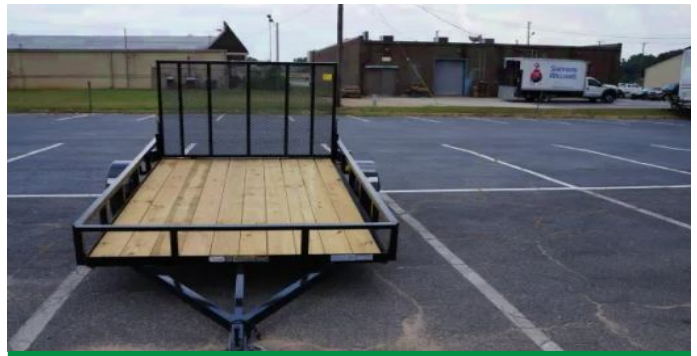

10FT UTILITY TRAILER WOOD FLOOR REAR GATE

ITM-76872

New

Year **2026**

Make **Varies**

Size **6 x 10**

Color **Black**

Autreyville, GA

[Call for Price](#)