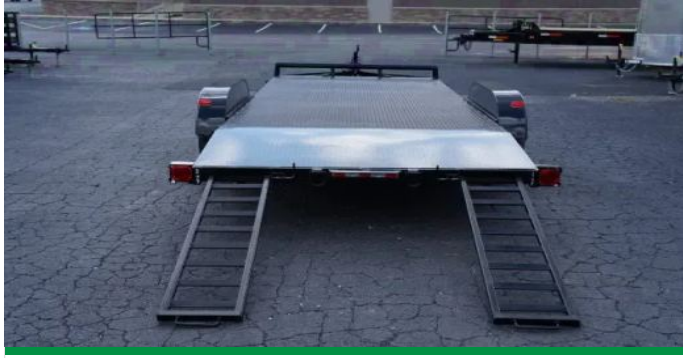

New

Year **2026**

Make **Varies**

Size **8.5 x 20**

Color **Black**

Autreyville, GA

**Call for Price**

**18FT OPEN CAR HAULER..... SOLID DECK**