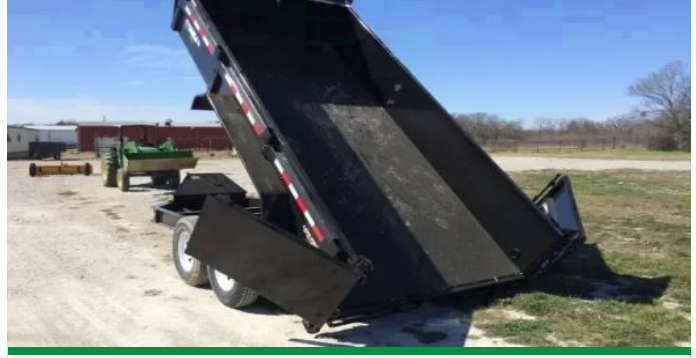

## 16ft Low Profile Extra Wide Dump Gooseneck

ITM-63289

New

Year **2026**

Make **Varies**

Size **7 x 16**

Gateway, FL

[Call for Price](#)