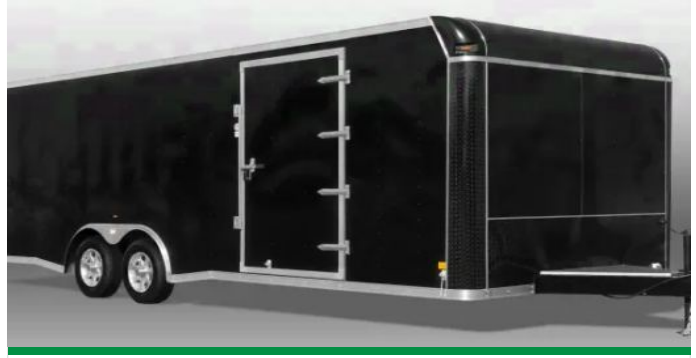

24FT BLACK RACE READY CAR HAULER

ITM-26457

New

Year **2026**

Make **Varies**

Size **8.5 x 24**

Color **White**

Garwood, ID

Call for Price