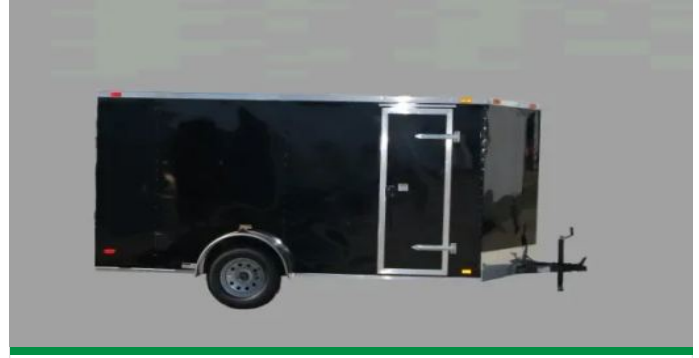

**14ft TA Motorcycle Trailer White and Black**

ITM-34130

New

Year **2026**

Make **Varies**

Size **7 x 14**

Warner Robins, GA

**Call for Price**

**WHITE Contractor Trailer Single Axle 10ft Cargo Trailer**

ITM-34124

New

Year **2026**

Make **Varies**

Size **5 x 10**

Warner Robins, GA

**Call for Price**