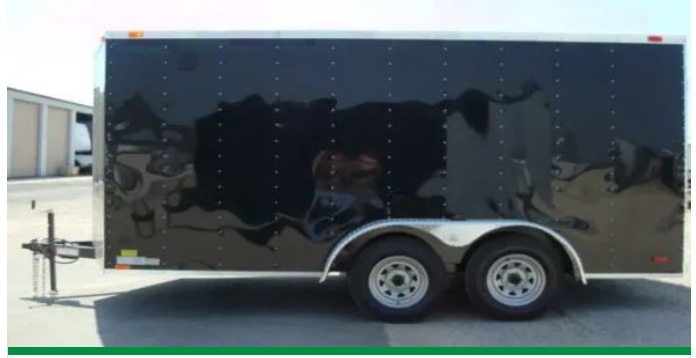

14ft Black Tandem Axle Cargo Trailer

ITM-54443

New

Year **2026**

Make **Varies**

Size **7 x 14**

Color **Black**

Perry, GA

[Call for Price](#)