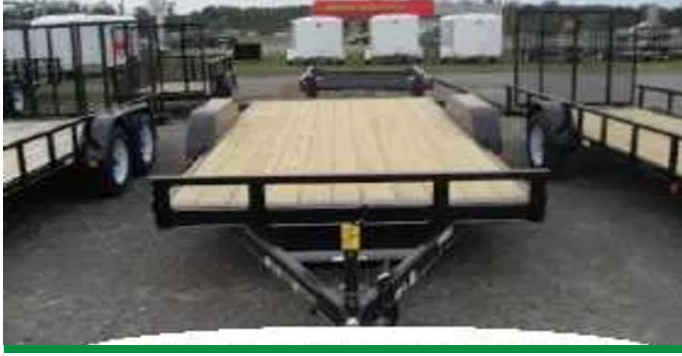

Equipment /Flatbed Trailer - 16ft Black with Wood Decking

ITM-21440

New

Year **2026**

Make **Varies**

Size **7 x 16**

Color **Black**

Funston, GA

[Call for Price](#)