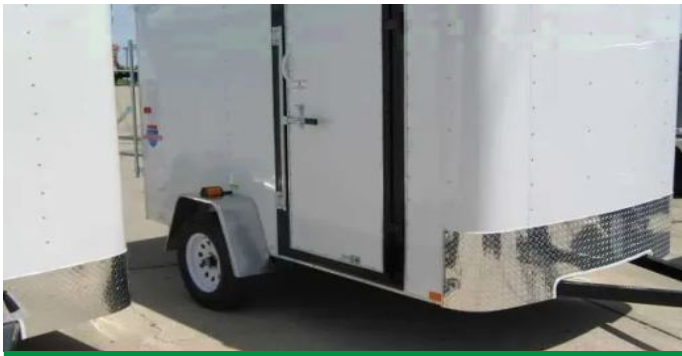

CARGO TRAILER, RAMP DOOR, SIDE DOOR, 10FT

ITM-20228

New

Year **2026**

Make **Varies**

Size **6 x 10**

Color **White**

Frenchtown, OH

[Call for Price](#)