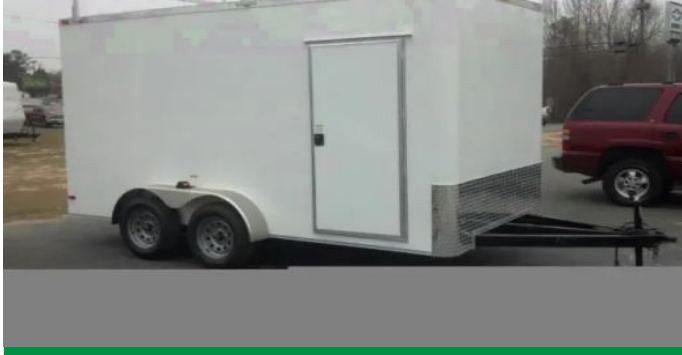

ITM-46272

New

Year **2026**

Make **Varies**

Size **7 x 16**

Lutz, FL

Call for Price

14FT Enclosed Trailer With Ladder Racks