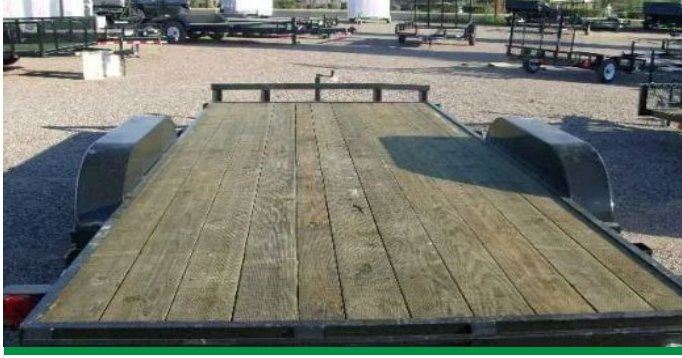

Equipment/Flatbed 16ft Tandem Axle Black

ITM-21322

New

Year **2026**

Make **Varies**

Size **7 x 16**

Color **Black**

Bayonet Point, FL

[Call for Price](#)