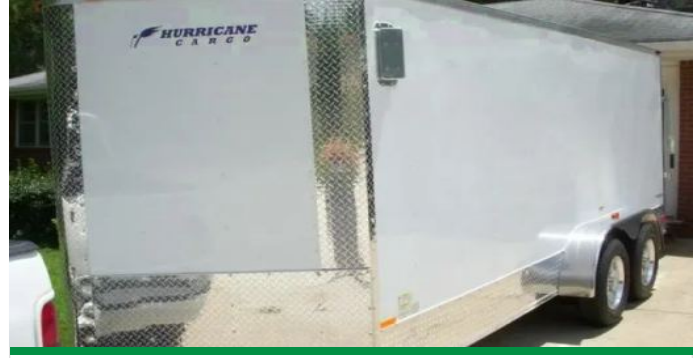

20ft BP White Cargo Trailer

ITM-34440

New

Year **2026**

Make **Varies**

Size **8.5 x 20**

Color **White**

Five Points, FL

Call for Price