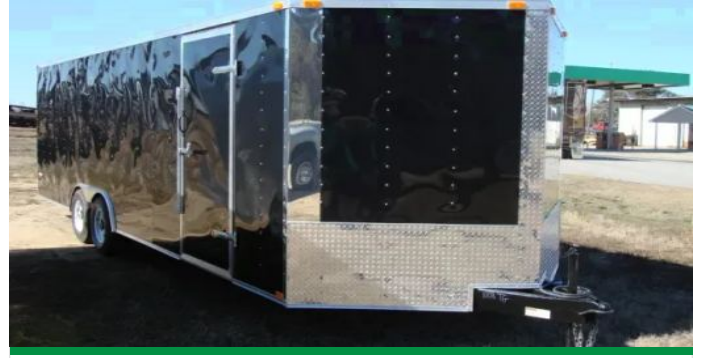

24FT BLACK V-NOSE CAR HAULER

ITM-16497

New

Year **2026**

Make **Varies**

Size **8.5 x 24**

Color **Black**

Fitzgerald, GA

Call for Price